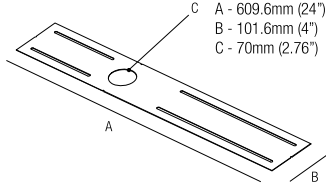

L101

Low luminance louvre
Filtre basse luminance
Filtro de baja luminancia

MP-R070
Mounting Plate
with 70mm Hole