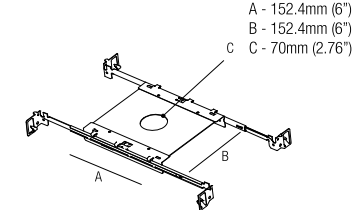

T-Bar Installation

R01070
Mounting Plate
with 70mm Hole