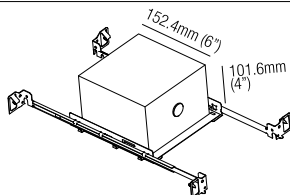

IC Housings

IC064R01070
Recessed Box for
Insulated Ceiling
with 70mm Hole

AT064R01070
Air Tight Recessed
Box for Insulated
Ceiling with
70mm Hole