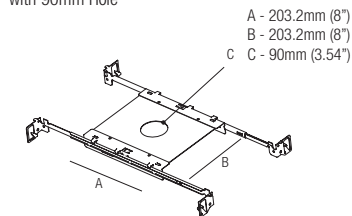

T-Bar Installation

R02090

Mounting Plate
with 90mm Hole