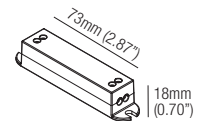

DCVI.B.1

24VDC Constant Voltage to
Constant Current Converter
0-10V / Phase / Dim to Warm
Compatible, 13W