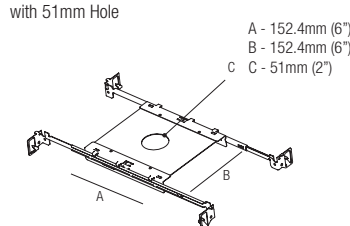

T-Bar Installation

R01051

Mounting Plate
with 51mm Hole