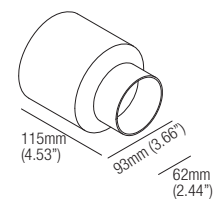

SLOT 6

design Roberto Mantovani

Supply current
Courant d'alimentation
Corriente de alimentación
500mA (V_i 8.7V)

Power
Puissance
Potencia
4.5W

Photometric diagrams

CCT	Flux	CRI
2400K	472 lm	95+
2700K	421 lm	98+
3000K	446 lm	98+
3500K	464 lm	98+
4000K	482 lm	98+

Note: the filter must be ordered together with the lighting fixture
Note: le filtre doit être commandé en même temps que l'appareil
Nota: el filtro debe pedirse junto con la luminaria

MP-R060

Mounting Plate
with 60mm Hole

T-Bar Installation

R02060

Mounting Plate
with 60mm Hole

Optionals Accessoires Accesorios

CSXJ01

Recessing box
Boîtier d'encastrement
Caja de empotrar

DCVI.B.1

24VDC Constant Voltage to
Constant Current Converter
0-10V / Phase / Dim to Warm
Compatible, 13W

IC Housings

IC086R02060

Recessed Box for
Insulated Ceiling with
60mm Hole

AT086R02060

Air Tight Recessed Box
for Insulated Ceiling with
60mm Hole