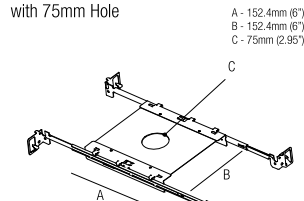

MP-R075
 Mounting Plate
 with 75mm Hole

T-Bar Installation

R01075
 Mounting Plate
 with 75mm Hole

IC Housings

IC064R01075
 Recessed Box for
 Insulated Ceiling with
 75mm Hole

AT064R01075
 Air Tight Recessed Box
 for Insulated Ceiling with
 75mm Hole