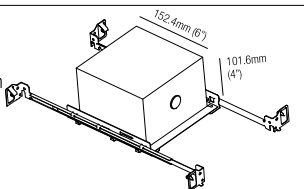

MP-R075
 Mounting Plate
 with 75mm Hole

T-Bar Installation

R01075
 Mounting Plate
 with 75mm Hole

IC Housings

IC064R01075
 Recessed Box for
 Insulated Ceiling with
 75mm Hole

AT064R01075
 Air Tight Recessed Box
 for Insulated Ceiling with
 75mm Hole