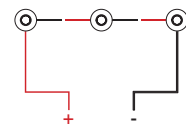

Drivers (Remote)

Alimentateurs
Alimentadores

Series wiring
Câblage en série
Cableado en serie

For other driver options - including Lutron, Dali and DMX - please consult factory