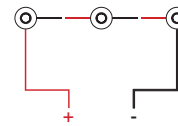

Series wiring

Câblage en série
Cableado en serie

For other driver options - including Lutron, Dali and DMX - please consult factory