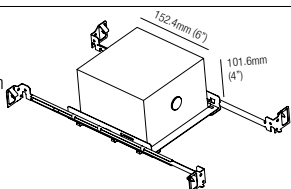

AT064R01080

Air Tight Recessed Box
for Insulated Ceiling with
80mm Hole

Optionals - Accessoires - Accesorios

Low luminance louvre

Filtre basse luminance
Filtro de baja luminancia

LOH1

White
Blanc
Blanco

LOH1B

Black
Noir
Negro

LOH1G

Grey
Gris