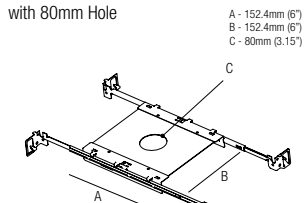

MP-R080

Mounting Plate
 with 80mm Hole

T-BAR Installation

RO1080

Mounting Plate
 with 80mm Hole

IC Housings

IC064R01080

Recessed Box for
 Insulated Ceiling with
 80mm Hole