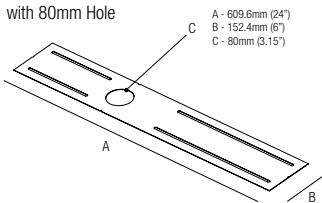

MP-R080

Mounting Plate
 with 80mm Hole

T-BAR Installation

RO1080

Mounting Plate
 with 80mm Hole

IC Housings

IC064R01080

Recessed Box for
 Insulated Ceiling with
 80mm Hole