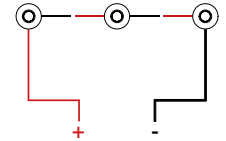

Series wiring

Câblage en série
Cableado en serie

0-10V

FLEXA-60-PRO-CC-10V

Programmable 60W CC 0-10V Dimming
Dimming Range: 0.01%
Min 1./Max. 18 Fixtures per Driver

Phase

FLEXA-12-500-CC-ELV

12W 500mA Constant Current
Dimming Range: 10%
Min. 2/Max. 7 Fixtures per Driver

FLEXA-23-500-CC-ELV

23W 500mA Constant Current
Dimming Range: 10%
Min 7./Max. 14 Fixtures per Driver

Lutron Forward Phase

LTEA.1

Hi-Lume Forward Phase
20W 500mA Constant Current
Dimming Range: 1%
Min. 3/Max. 12 Fixtures per Driver

LTEA.2

Hi-Lume Forward Phase
30W 500mA Constant Current
Dimming Range: 1%
Min. 12/Max. 18 Fixtures per Driver

Lutron Ecosystem

PEQ.1

Hi-Lume ECO System
20W 500mA Constant Current
Dimming Range: 1%
Min. 3/Max. 12 Fixtures per Driver

PEQ.0

Hi-Lume ECO System Premier
20W 500mA Constant Current
Dimming Range: 0.1%
Min. 3/Max. 12 Fixtures per Driver

Optionals

Accessori - Accessoires
Zubehör - Accesorios