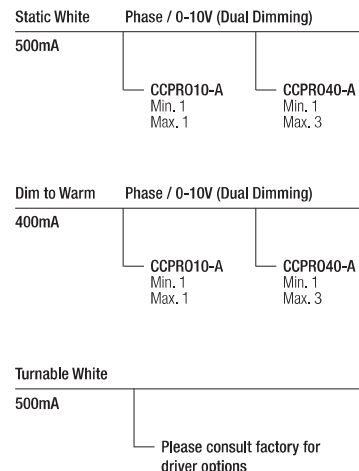

Series wiring

Câblage en série
Cableado en serie

For other driver options -
including Lutron, Dali and DMX -
please consult factory