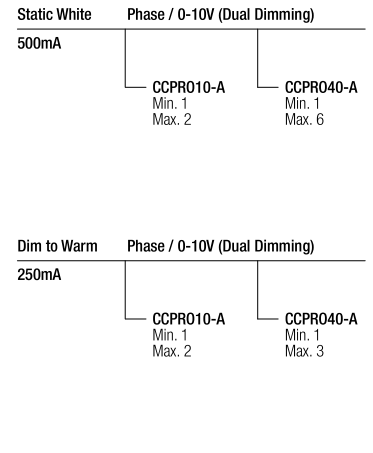

Series wiring

Câblage en série
Cableado en serie

For other driver options - including Lutron, Dali and DMX - please consult factory