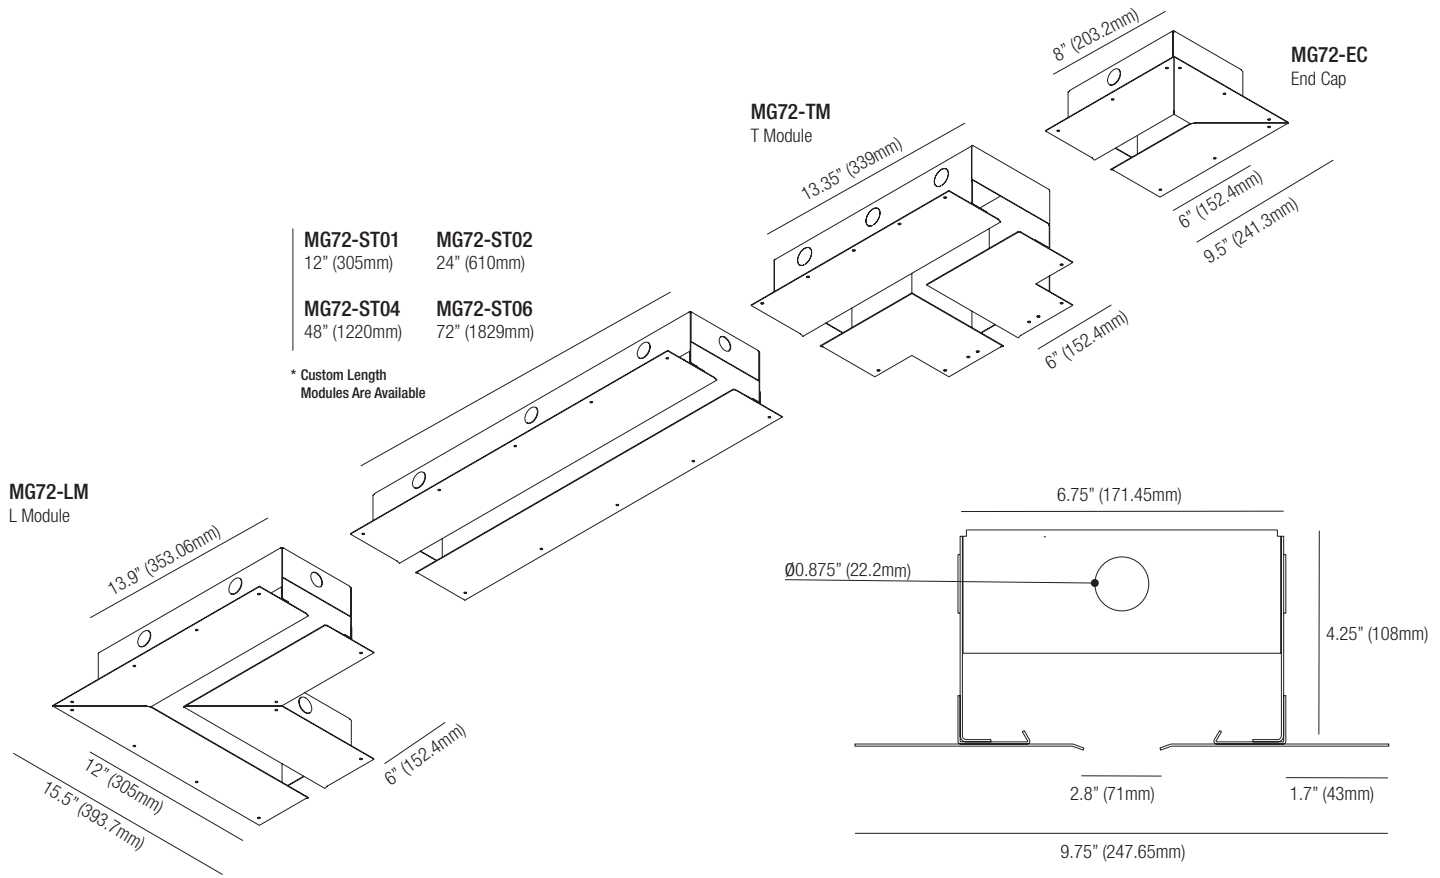

MAGGY 72

design: J. Allen

Compatible Fixtures

luminaires compatibles
luminarias compatibles

LEONARD 72
10W IP20 24VDC

DAVID 72
20W IP20 24VDC

PRINCE 72
20W IP20 24VDC

BEN 72
30W IP20 24VDC