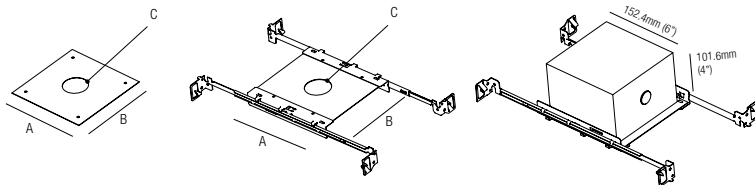

FLEXA-23-500-CC-ELV

23W 500mA Constant Current
Dimming Range: 10%
Min 7/Max. 14 Fixtures per Driver

R01050-WOA

Mounting Plate
with 50mm Hole

A - 152.4mm (6")
B - 152.4mm (6")
C - 50mm (1.97")

R01050

Mounting Plate
with 50mm Hole

A - 152.4mm (6")
B - 152.4mm (6")
C - 50mm (1.97")

IC064R01050

Recessed Box for Insulated Ceiling
with 50mm Hole

AT064R01050
Air Tight Recessed Box for Insulated
Ceiling with 50mm Hole

Lutron Forward Phase

LTEA.1

Hi-Lume Forward Phase
20W 500mA Constant Current
Dimming Range: 1%
Min. 3/Max. 12 Fixtures per Driver

LTEA.2

Hi-Lume Forward Phase
30W 500mA Constant Current
Dimming Range: 1%
Min. 12/Max. 18 Fixtures per Driver

Lutron Ecosystem

PEQ.1

Hi-Lume ECO System
20W 500mA Constant Current
Dimming Range: 1%
Min. 3/Max. 12 Fixtures per Driver

PEQ.0

Hi-Lume ECO System Premier
20W 500mA Constant Current
Dimming Range: 0.1%
Min. 3/Max. 12 Fixtures per Driver

Optionals - Accessoires - Accesorios

Plasterboard recessing frame

Boîtier d'encastrement pour plaques de plâtre
Cajetín para placas de yeso

ZQT00U

White
Blanc
Blanco

ZQT00B

Black
Noir
Negro