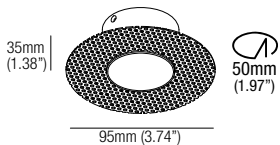

Optionals - Accessoires - Accesorios

Plasterboard recessing frame

Boîtier d'encastrement pour plaques de plâtre
Cajetín para placas de yeso

ZQT00U

White
Blanc
Blanco

ZQT00B

Black
Noir
Negro