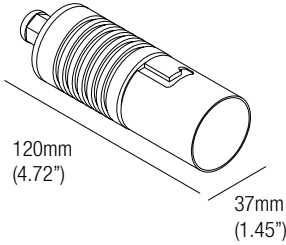

IP RATED DOWNLIGHTS

MAE 2

design: Roberto Mantovani

Supply current
 Courant d'alimentation
 Corriente de alimentación
500mA (V_f 2.9V)

Power
 Pouissance
 Potencia
1.5W

Photometric diagrams

CCT	Flux	CRI
2700K	128 lm	90+
3000K	133 lm	90+
3500K	142 lm	90+
4000K	154 lm	85
Custom	TBD	

Mounting Plate
 with 50mm Hole

A - 152.4mm (6")
 B - 152.4mm (6")
 C - 50mm (1.97")

R01050

Mounting Plate
 with 50mm Hole

A - 152.4mm (6")
 B - 152.4mm (6")
 C - 50mm (1.97")

IC064R01050

Recessed Box for Insulated Ceiling
 with 50mm Hole