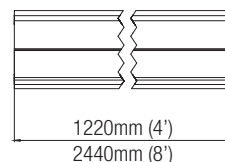

Note

Track can be cut on-field