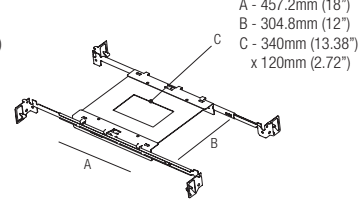

**MP-X340**

Mounting Plate with 340x120mm Hole

**X04340**

Mounting Plate with 340x120mm Hole

**Optionals - Accessoires - Accesorios**

**3 x DCVI.B.2**

24VDC Constant Voltage to Constant Current Converter 0-10V / Phase / Dim to Warm Compatible, 26W