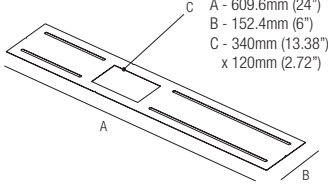

**MP-X340**

Mounting Plate with 340x120mm Hole

**X04340**

Mounting Plate with 340x120mm Hole

**Optionals - Accessoires - Accesorios**

**3 x DCVI.B.2**

24VDC Constant Voltage to Constant Current Converter 0-10V / Phase / Dim to Warm Compatible, 26W