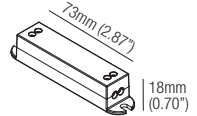

**MP-X340**

Mounting Plate with 340x120mm Hole

**X04340**

Mounting Plate with 340x120mm Hole

**Optionals - Accessoires - Accesorios**

**3 x DCVI.B.2**

24VDC Constant Voltage to Constant Current Converter 0-10V / Phase / Dim to Warm Compatible, 26W

**IC Housings**

**IC181X04340**

Recessed Box for Insulated Ceiling with 340x120mm Hole

**AT181X04340**

Air Tight Recessed Box for Insulated Ceiling with 340x120mm Hole