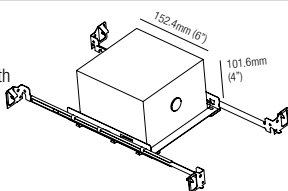

IC Housings

IC064Q01070
Recessed Box for
Insulated Ceiling with
70mm Hole

AT064Q01070
Air Tight Recessed Box
for Insulated Ceiling with
70mm Hole