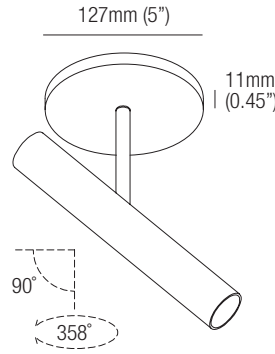

Standard Canopy for JBox Wiring