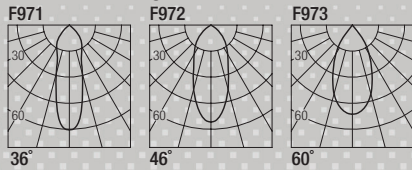

Photometric diagrams

CCT	Flux	CRI
2400K	837 lm	95+
2700K	921 lm	98+
3000K	977 lm	98+
3500K	1016 lm	98+
4000K	1055 lm	98+
Dim to Warm 1800K-3000K	725 lm	95