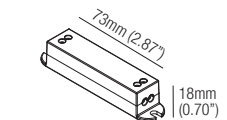

Optionals - Accessoires - Accesorios

LJ01 LJ01B
White Black

Low luminance louvre
Filtre basse luminace
Filtro de baja luminancia

Note: the filter must be ordered together with the lighting fixture
Note: le filtre doit être commandé en même temps que l'appareil
Nota: el filtro debe pedirse junto con la luminaria