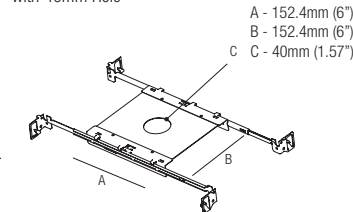

Drivers (Remote)

Alimentateurs
Alimentadores

Series wiring

Câblage en série
Cableado en serie

For other driver options -
including Lutron, Dali and DMX -
please consult factory

MP-R040
Mounting Plate
with 40mm Hole

T-Bar Installation

R01040
Mounting Plate
with 40mm Hole

IC Housings

IC064R01040
Recessed Box for
Insulated Ceiling
with 40mm Hole

AT064R01040
Air Tight Recessed
Box for Insulated
Ceiling with
40mm Hole

Optionals - Accessoires - Accesorios