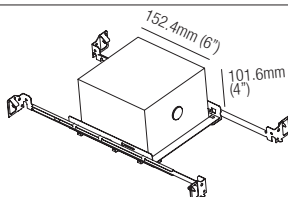

T-Bar Installation

R01040
Mounting Plate
with 40mm Hole

IC Housings

IC064R01040
Recessed Box for
Insulated Ceiling
with 40mm Hole

AT064R01040
Air Tight Recessed
Box for Insulated
Ceiling with
40mm Hole

Optionals - Accessoires - Accesorios