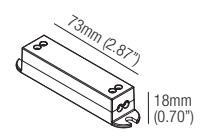

DCVI.B.1
24VDC Constant Voltage to
Constant Current Converter
0-10V / Phase / Dim to Warm
Compatible, 13W