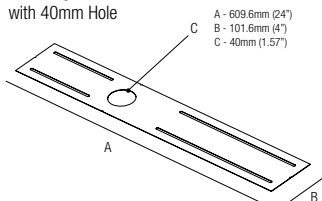

MP-R040

Mounting Plate
with 40mm Hole

T-BAR Installation

R01040

Mounting Plate
with 40mm Hole

IC Housings

IC064R01040

Recessed Box for
Insulated Ceiling with
40mm Hole