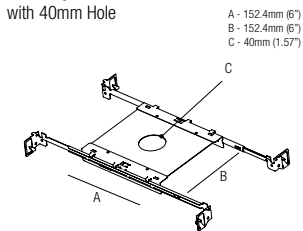

MP-R040

Mounting Plate
with 40mm Hole

T-BAR Installation

R01040

Mounting Plate
with 40mm Hole

IC Housings

IC064R01040

Recessed Box for
Insulated Ceiling with
40mm Hole