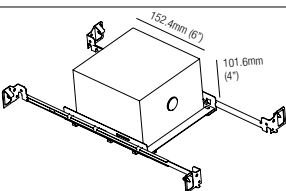

AT064R01040

Air Tight Recessed Box
for Insulated Ceiling with
40mm Hole

Optionals - Accessoires - Accesorios

Low luminance louvre

Filtre basse luminance
Filtro de baja luminancia

LOH1

White
Blanc
Blanco

LOH1B

Black
Noir
Negro

LOH1G

Grey
Gris