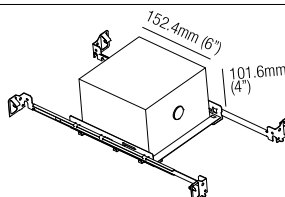

IC Housings

IC064R01055
Recessed Box for
Insulated Ceiling
with 55mm Hole

AT064R01055
Air Tight Recessed
Box for Insulated
Ceiling with
55mm Hole