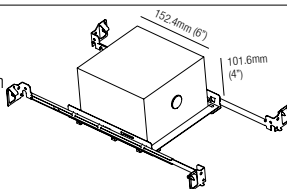

IC064R01070

Recessed Box for
 Insulated Ceiling with
 70mm Hole

AT064R01070

Air Tight Recessed Box
 for Insulated Ceiling with
 70mm Hole

Accessories - Accessoires - Accesorios

ZTC10U

**Plasterboard
 recessing frame**
 Boîtier d'encastrement
 pour plaques de plâtre
 Cajetín para placas
 de yeso