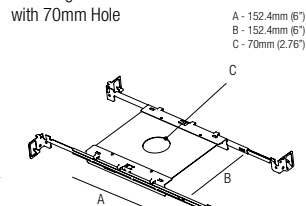

T-BAR Installation

RO1070

Mounting Plate
with 70mm Hole

IC Housings

IC064R01070

Recessed Box for
Insulated Ceiling with
70mm Hole