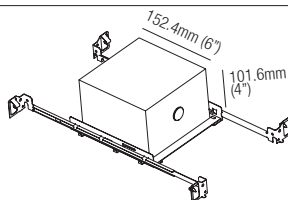

T-Bar Installation

R01040
Mounting Plate
with 40mm Hole

IC Housings

IC064R01040
Recessed Box for
Insulated Ceiling
with 40mm Hole

AT064R01040
Air Tight Recessed
Box for Insulated
Ceiling with
40mm Hole

Optionals - Accessoires - Accesorios