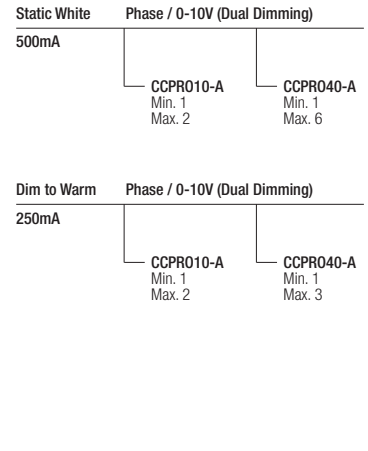

Series wiring

Câblage en série
Cableado en serie

For other driver options - including Lutron, Dali and DMX - please consult factory