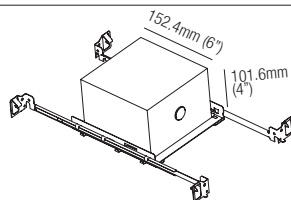

MP-R040
Mounting Plate
with 40mm Hole

T-Bar Installation

R01040
Mounting Plate
with 40mm Hole

IC Housings

IC064R01040
Recessed Box for
Insulated Ceiling
with 40mm Hole

AT064R01040
Air Tight Recessed
Box for Insulated
Ceiling with
40mm Hole