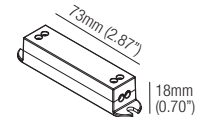

Optionals - Accessoires - Accesorios

DCVI.B.1

24VDC Constant Voltage to
Constant Current Converter
0-10V / Phase / Dim to Warm
Compatible, 13W