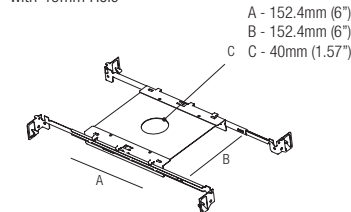

MP-R040
Mounting Plate
with 40mm Hole

T-Bar Installation

R01040
Mounting Plate
with 40mm Hole

IC Housings

IC064R01040
Recessed Box for
Insulated Ceiling
with 40mm Hole

AT064R01040
Air Tight Recessed
Box for Insulated
Ceiling with
40mm Hole