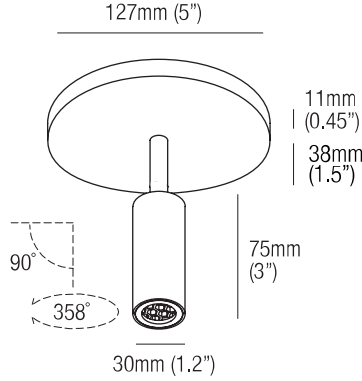

Standard Canopy for JBox Wiring

Photometric diagrams

CCT	Flux	CRI
2400K	472 lm	95+
2700K	421 lm	98+
3000K	446 lm	98+
3500K	464 lm	98+
4000K	482 lm	98+
Dim to Warm 1800K-3000K	416 lm	90