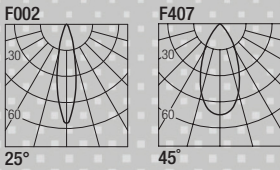

Photometric diagrams

CCT	Flux	CRI
2400K	472 lm	95+
2700K	421 lm	98+
3000K	446 lm	98+
3500K	464 lm	98+
4000K	482 lm	98+
Dim to Warm 1800K-3000K	416 lm	90