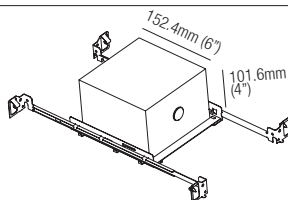

MP-R040
Mounting Plate
with 40mm Hole

T-Bar Installation

R01040
Mounting Plate
with 40mm Hole

IC Housings

IC064R01040
Recessed Box for
Insulated Ceiling
with 40mm Hole

AT064R01040
Air Tight Recessed
Box for Insulated
Ceiling with
40mm Hole