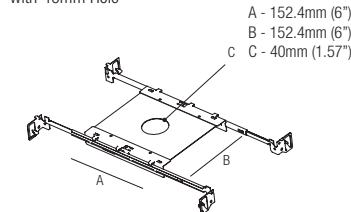

L001 (INCLUDED)

Low luminance louvre

Filtere basse luminance
Filtro de baja luminancia

Note: the filter must be ordered together with the lighting fixture
Note: le filtre doit être commandé en même temps que l'appareil
Nota: el filtro debe pedirse junto con la luminaria

MP-R040
Mounting Plate
with 40mm Hole

T-Bar Installation

R01040
Mounting Plate
with 40mm Hole

IC Housings

IC064R01040
Recessed Box for
Insulated Ceiling
with 40mm Hole

AT064R01040
Air Tight Recessed
Box for Insulated
Ceiling with
40mm Hole