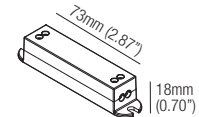

Optionals - Accessoires - Accesorios

DCVI.B.1

24VDC Constant Voltage to
Constant Current Converter
0-10V / Phase / Dim to Warm
Compatible, 13W