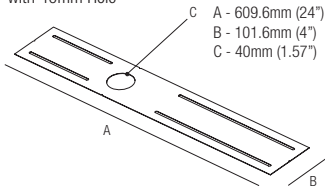

L001 (INCLUDED)

Low luminance louvre

Filtere basse luminance
Filtro de baja luminancia

Note: the filter must be ordered together with the lighting fixture
Note: le filtre doit être commandé en même temps que l'appareil
Nota: el filtro debe pedirse junto con la luminaria

MP-R040
Mounting Plate
with 40mm Hole

T-Bar Installation

R01040
Mounting Plate
with 40mm Hole

IC Housings

IC064R01040
Recessed Box for
Insulated Ceiling
with 40mm Hole

AT064R01040
Air Tight Recessed
Box for Insulated
Ceiling with
40mm Hole