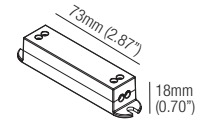

Optionals - Accessoires - Accesorios

DCVI.B.1

24VDC Constant Voltage to
Constant Current Converter
0-10V / Phase / Dim to Warm
Compatible, 13W