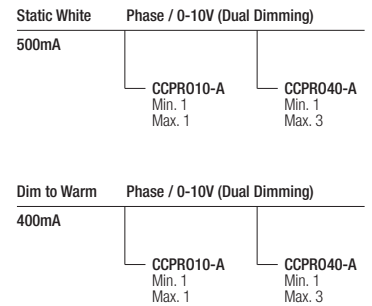

Series wiring

Câblage en série
Cableado en serie

For other driver options - including Lutron, Dali and DMX - please consult factory