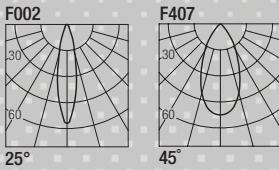

Photometric diagrams

CCT	Flux	CRI
2400K	472 lm	95+
2700K	421 lm	98+
3000K	446 lm	98+
3500K	464 lm	98+
4000K	482 lm	98+
Dim to Warm 1800K-3000K	416 lm	90