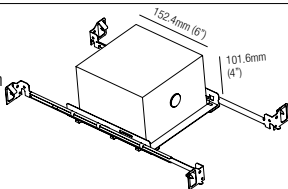

MP-R050
 Mounting Plate
 with 50mm Hole

T-BAR Installation

R01050
 Mounting Plate
 with 50mm Hole

IC Housings

IC064R01050
 Recessed Box for
 Insulated Ceiling with
 50mm Hole

AT064R01050
 Air Tight Recessed Box
 for Insulated Ceiling with
 50mm Hole