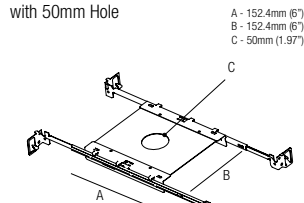

MP-R050
 Mounting Plate
 with 50mm Hole

T-BAR Installation

R01050
 Mounting Plate
 with 50mm Hole

IC Housings

IC064R01050
 Recessed Box for
 Insulated Ceiling with
 50mm Hole

AT064R01050
 Air Tight Recessed Box
 for Insulated Ceiling with
 50mm Hole