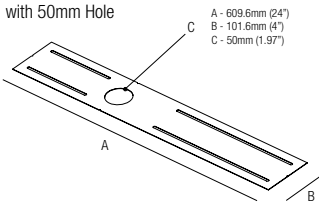

MP-R050
 Mounting Plate
 with 50mm Hole

T-BAR Installation

R01050
 Mounting Plate
 with 50mm Hole

IC Housings

IC064R01050
 Recessed Box for
 Insulated Ceiling with
 50mm Hole

AT064R01050
 Air Tight Recessed Box
 for Insulated Ceiling with
 50mm Hole