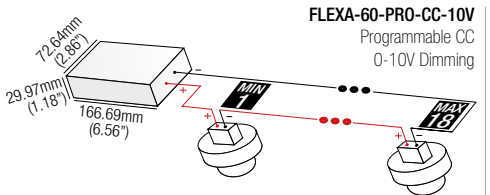

Drivers

Alimentateurs - Alimentadores

FLEXA-60-PRO-CC-10V
Programmable CC
0-10V Dimming