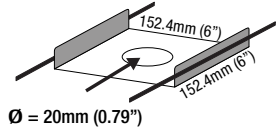

**FLEXA-12-350-CC-ELV**  
 12W 350mA

**R01020**

Mounting Plate + Arms  
 Open Size 20mm (0.79 inches)

**IC064 + R01020**

Recessed Box for Insulated Ceiling + Mounting Plate

**AT064 + R01020**

Air Tight Recessed Box for Insulated Ceiling + Mounting Plate