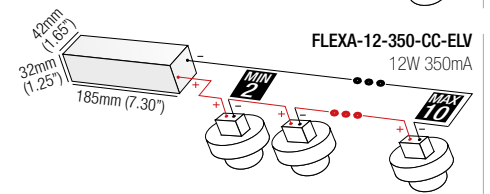

**FLEXA-12-350-CC-ELV**  
 12W 350mA

**R01020**

Mounting Plate + Arms  
 Open Size 20mm (0.79 inches)

**IC064 + R01020**

Recessed Box for Insulated Ceiling + Mounting Plate

**AT064 + R01020**

Air Tight Recessed Box for Insulated Ceiling + Mounting Plate