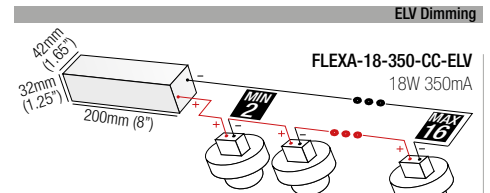

FLEXA-12-350-CC-ELV
12W 350mA

FLEXA-18-350-CC-ELV
18W 350mA