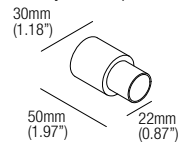

CSYY01

Recessing box
Boîtier d'encastrement
Caja de empotrar