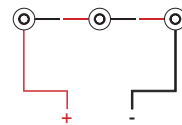

DCVI.B.2

24VDC Constant Voltage to
Constant Current Converter
0-10V / Phase / Dim to Warm
Compatible, 26W

Drivers (Remote)

Alimentateurs
Alimentadores

Series wiring

Câblage en série
Cableado en serie

For other driver options -
including Lutron, Dali and DMX -
please consult factory