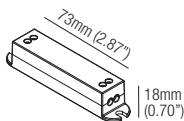

DCVI.B.2

24VDC Constant Voltage to
Constant Current Converter
0-10V / Phase / Dim to Warm
Compatible, 26W

Drivers (Remote)

Alimentateurs
Alimentadores