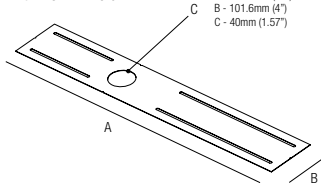

MP-R040

Mounting Plate
 with 40mm Hole

T-BAR Installation

RO1040

Mounting Plate
 with 40mm Hole

IC Housings

IC064R01040

Recessed Box for
 Insulated Ceiling with
 40mm Hole