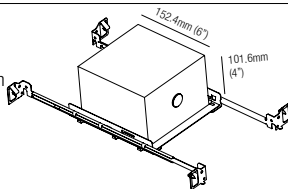

AT064R01040

Air Tight Recessed Box
for Insulated Ceiling with
40mm Hole