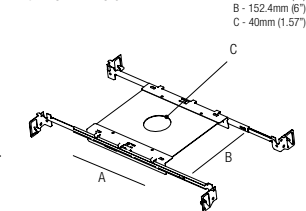

MP-R040

Mounting Plate
 with 40mm Hole

T-BAR Installation

RO1040

Mounting Plate
 with 40mm Hole

IC Housings

IC064R01040

Recessed Box for
 Insulated Ceiling with
 40mm Hole