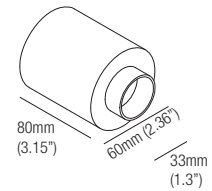

Optionals - Accessoires - Accesorios

CS1006

Recessing box
Boîtier d'encastrement
Caja de empotrar