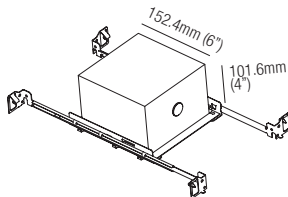

Note: the filter must be ordered together with the lighting fixture
Note: le filtre doit être commandé en même temps que l'appareil
Nota: el filtro debe pedirse junto con la luminaria

MP-R030
 Mounting Plate
 with 30mm Hole

RO1030
 Mounting Plate
 with 30mm Hole

IC Housings

IC064R01030
 Recessed Box for
 Insulated Ceiling
 with 30mm Hole

AT064R01030
 Air Tight Recessed
 Box for Insulated
 Ceiling with
 30mm Hole

Optionals - Accessoires - Accesorios