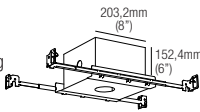

AT086R02075

Airtight recessed housing for insulated ceiling

IC086R02075

Recessed housing for insulated ceiling