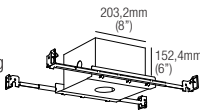

AT086R02051

Airtight recessed housing for insulated ceiling

IC086R02051

Recessed housing for insulated ceiling