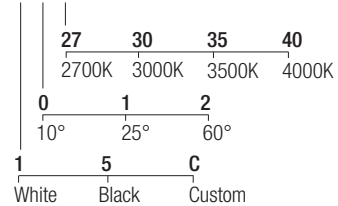

ZS1 X X X

Accessories

Accessoires

Accesorios

AT064R01045

Airtight recessed housing for insulated ceiling

IC064R01045

Recessed housing for insulated ceiling

MP-R045

Baseplate

R01045

T-bar baseplate

ZQC001 White

Plasterboard recessing frame

ZQC001.BMK-WH White

ZQC001.BMK-BLK Black

ZQC001.BMK-CU Custom

Backmount frame for hard surfaces

LH01

Low luminance hex louvre

500mA drivers

Alimentateurs 500mA

Alimentadores 500mA

CCPR010A-500 (1..6) IP20

Dimming: PHASE - 0-10V

CCPR040A-500 (1..18) IP20

Dimming: PHASE - 0-10V