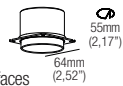

ZQC005.BMK-WH White

ZQC005.BMK-BLK Black

ZQC005.BMK-CU Custom
Backmount frame for hard surfaces

LH02

Low luminance hex louvre

Static White 500mA drivers

Static White Alimentateurs 500mA
Static White Alimentadores 500mA

CCPR010A-500 (1) IP20

Dimming: PHASE - 0-10V

CCPR040A-500 (1..3) IP20

Dimming: PHASE - 0-10V

Dim to Warm 400mA drivers

Dim to Warm Alimentateurs 400mA
Dim to Warm Alimentadores 400mA

CCPR010A-400 (1) IP20

Dimming: PHASE - 0-10V

CCPR040A-400 (1..3) IP20

Dimming: PHASE - 0-10V

Tunable White 500mA drivers

Tunable White Alimentateurs 500mA
Tunable White Alimentadores 500mA

DL0561S1 (1..3) IP20

Dimming: 0-10V