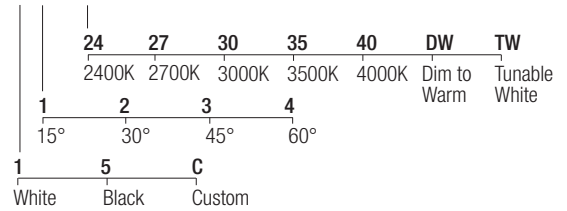

ZR1 X X 9 X

Accessories

Accessoires

Accessorios

AT064R01060

Airtight recessed housing for insulated ceiling

IC064R01060

Recessed housing for insulated ceiling

MP-R060

Baseplate

RO1060

T-bar baseplate

ZQC005 White

Plasterboard recessing frame

ZQC005.BMK-WH White

ZQC005.BMK-BLK Black

ZQC005.BMK-CU Custom
Backmount frame for hard surfaces

LH02

Low luminance hex louvre

Static White 500mA drivers

Static White Alimentateurs 500mA
Static White Alimentadores 500mA

CCPR010A-500 (1) IP20

Dimming: PHASE - 0-10V

CCPR040A-500 (1..3) IP20

Dimming: PHASE - 0-10V

Dim to Warm 400mA drivers

Dim to Warm Alimentateurs 400mA
Dim to Warm Alimentadores 400mA

CCPR010A-400 (1) IP20

Dimming: PHASE - 0-10V

CCPR040A-400 (1..3) IP20

Dimming: PHASE - 0-10V

Tunable White 500mA drivers

Tunable White Alimentateurs 500mA
Tunable White Alimentadores 500mA

DL0561S1 (1..3) IP20

Dimming: 0-10V