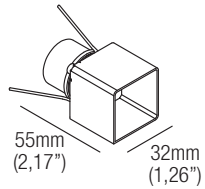

ZERO Q2
Trimless downlight

design Roberto Mantovani

Revolutionary trimless, recessed fixtures, with diameters starting from just 30mm and an extremely clean and simple fixing system, offer innovative compositional possibilities and recessed optics for high viewing comfort. Available in multiple beam angles and ideal for applications ranging from the accenting of display elements and architectural details to general lighting.

CRI
90

Lumens
500mA
2700K — 128 lm
3000K — 133 lm
3500K — 146 lm
4000K — 154 lm

Dimensions
Dimensiones

Photometric diagrams
Diagrammes photométriques
Diagramas fotométricos

Code construction
Construction du code produit
Construcción del código de producto