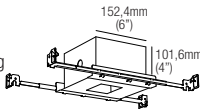

AT064Q01040

Airtight recessed housing for insulated ceiling

IC064Q01040

Recessed housing for insulated ceiling