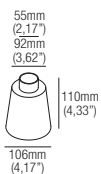

CSDS10

Recessing box

LOD1

Low luminance hex louvre

Static White 500mA drivers

Static White Alimentateurs 500mA
Static White Alimentadores 500mA

CCPRO10A-500 (1) IP20

Dimming: PHASE - 0-10V

CCPRO40A-500 (1..3) IP20

Dimming: PHASE - 0-10V

Dim to Warm 400mA drivers

Dim to Warm Alimentateurs 400mA
Dim to Warm Alimentadores 400mA

CCPRO10A-400 (1) IP20

Dimming: PHASE - 0-10V

CCPRO40A-400 (1..3) IP20

Dimming: PHASE - 0-10V