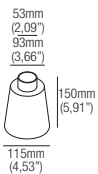

CSBT10

Recessing box

LOD1

Low luminance hex louvre

24VDC drivers

Alimentateurs 24VDC
Alimentadores 24VDC

DLM.30 (1..3) IP20

Dimming: PHASE - 0-10V

DLM.60 (1..7) IP20

Dimming: PHASE - 0-10V

DLM.100 (1..12) IP20

Dimming: PHASE - 0-10V