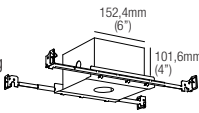

AT064R01045

Airtight recessed housing for insulated ceiling

IC064R01045

Recessed housing for insulated ceiling