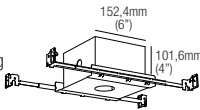

AT064R01045

Airtight recessed housing for insulated ceiling

IC064R01045

Recessed housing for insulated ceiling