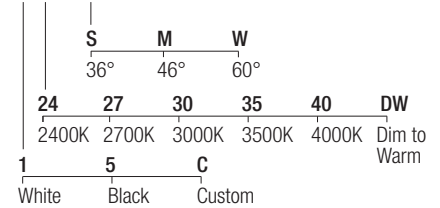

SWX13 X X 9 X

Accessories

Accessoires
Accesorios

3xLH01

Low luminance hex louvre

Static White 500mA drivers

Static White Alimentateurs 500mA
Static White Alimentadores 500mA

(3x) CCPR010A-500 (1) IP20

Dimming: PHASE - 0-10V

CCPR040A-500 (1) IP20

Dimming: PHASE - 0-10V

Dim to Warm 400mA drivers

Dim to Warm Alimentateurs 400mA
Dim to Warm Alimentadores 400mA

(3x) CCPR010A-400 (1) IP20

Dimming: PHASE - 0-10V

CCPR040A-400 (1) IP20

Dimming: PHASE - 0-10V

Tunable White 500mA drivers

Tunable White Alimentateurs 500mA
Tunable White Alimentadores 500mA

DL0561S1 (1) IP20

Dimming: 0-10V