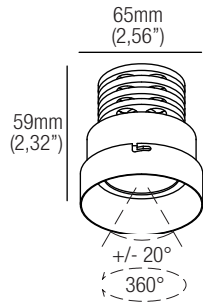

**SEXUS 10 UGR**  
Trimless downlight

IP20 Class 2  JA8 made in Canada

design Rod&Todd

A small and shallow trimless adjustable downlight with recessed optic characterized by a minimal design and high optical performance. Equipped with Fidelity LED, with CRI98 and R9 93, it lends itself to applications ranging from accent to general lighting. Thanks to the use of highly-advanced optics, it offers narrow and precise light beams. Can be fitted with an anti-glare filter for maximum visual comfort.

**Dimensions**  
Dimensiones

**Photometric diagrams**  
Diagrammes photométriques  
Diagramas fotométricos

**Code construction**

Construction du code produit  
Construcción del código de producto

**SEXU1 X X 9 X**