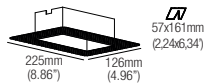

MQX13Q.BMK-WH White

MQX13Q.BMK-BLK Black

MQX13Q.BMK-CU Custom

Backmount frame for hard surfaces