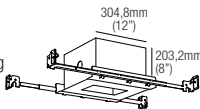

AT127X03161

Airtight recessed housing for insulated ceiling

IC127X03161

Recessed housing for insulated ceiling