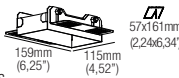

X03161

T-bar baseplate

MQX13Q White

Plasterboard recessing frame

MQX13Q.BMK-WH White

MQX13Q.BMK-BLK Black

MQX13Q.BMK-CU Custom

Backmount frame for hard surfaces