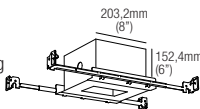

AT086X02108

Airtight recessed housing for insulated ceiling

IC086X02108

Recessed housing for insulated ceiling