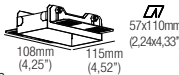

X02108

T-bar baseplate

MQX12Q White

Plasterboard recessing frame

MQX12Q.BMK-WH White

Backmount frame for hard surfaces

2xL0H2 (White) - 2xL0H2B (Black)

Low luminance hex louvre