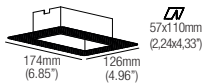

MQX12Q White

Plasterboard recessing frame

MQX12Q.BMK-WH White

Backmount frame for hard surfaces