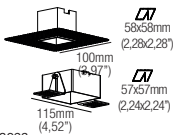

LOH2 (White) - **LOH2B** (Black)

Low luminance hex louvre

Static White 500mA drivers

Static White Alimentateurs 500mA
Static White Alimentadores 500mA

CCPRO10A-500 (1) IP20

Dimming: PHASE - 0-10V

CCPRO40A-500 (1..3) IP20

Dimming: PHASE - 0-10V

Dim to Warm 400mA drivers

Dim to Warm Alimentateurs 400mA
Dim to Warm Alimentadores 400mA

CCPRO10A-400 (1) IP20

Dimming: PHASE - 0-10V

CCPRO40A-400 (1..3) IP20

Dimming: PHASE - 0-10V

Tunable White 500mA drivers

Tunable White Alimentateurs 500mA
Tunable White Alimentadores 500mA

DL0561S1 (1..3) IP20

Dimming: 0-10V