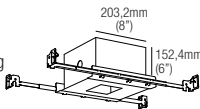

AT086Q02058

Airtight recessed housing for insulated ceiling

IC086Q02058

Recessed housing for insulated ceiling