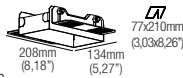

3xLH01

Low luminance hex louvre

Static White 500mA drivers

Static White Alimentateurs 500mA
Static White Alimentadores 500mA

(3x) CCPR010A-500 (1) IP20

Dimming: PHASE - 0-10V

CCPR040A-500 (1) IP20

Dimming: PHASE - 0-10V

Dim to Warm 400mA drivers

Dim to Warm Alimentateurs 400mA
Dim to Warm Alimentadores 400mA

(3x) CCPR010A-400 (1) IP20

Dimming: PHASE - 0-10V

CCPR040A-400 (1) IP20

Dimming: PHASE - 0-10V

Tunable White 500mA drivers

Tunable White Alimentateurs 500mA
Tunable White Alimentadores 500mA

DL0561S1 (1) IP20

Dimming: 0-10V