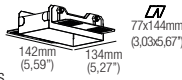

2xLH01

Low luminance hex louvre

Static White 500mA drivers

Static White Alimentateurs 500mA
Static White Alimentadores 500mA

(2x) CCPR010A-500 (1) IP20

Dimming: PHASE - 0-10V

CCPR040A-500 (1) IP20

Dimming: PHASE - 0-10V

Dim to Warm 400mA drivers

Dim to Warm Alimentateurs 400mA
Dim to Warm Alimentadores 400mA

(2x) CCPR010A-400 (1) IP20

Dimming: PHASE - 0-10V

CCPR040A-400 (1) IP20

Dimming: PHASE - 0-10V

Tunable White 500mA drivers

Tunable White Alimentateurs 500mA
Tunable White Alimentadores 500mA

DL0561S1 (1) IP20

Dimming: 0-10V