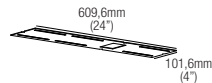

MP-Q077

Baseplate